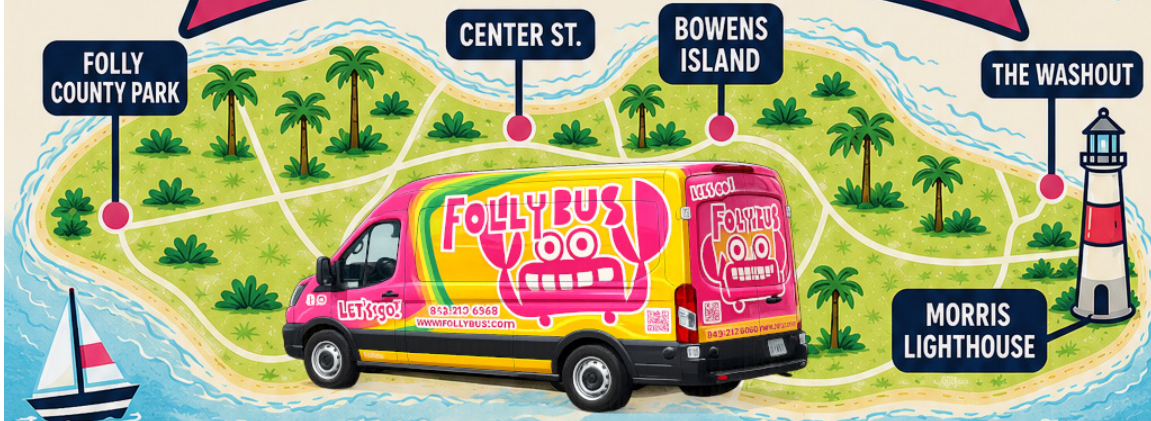

FOLLY BUS ISLAND SHUTTLE

DOOR TO DOOR RIDES AROUND THE ISLAND

★ STARTS ★
JUNE 16

TUESDAY & THURSDAY

4:30PM - 12:30AM

\$10 PER PERSON
PER RIDE

Folly Beach, SC

SKIP THE
PARKING DRAMA

DRINKS UP.
KEYS DOWN.

SUPPORT
LOCAL

SCAN TO
REQUEST A PICKUP

WE'LL PICK YOU UP
WHERE YOU ARE!

 **venmo**

PAY WITH VENMO OR CASH AT PICK-UP

★ SAFE ★ RELIABLE ★ FUN ★ LOCAL